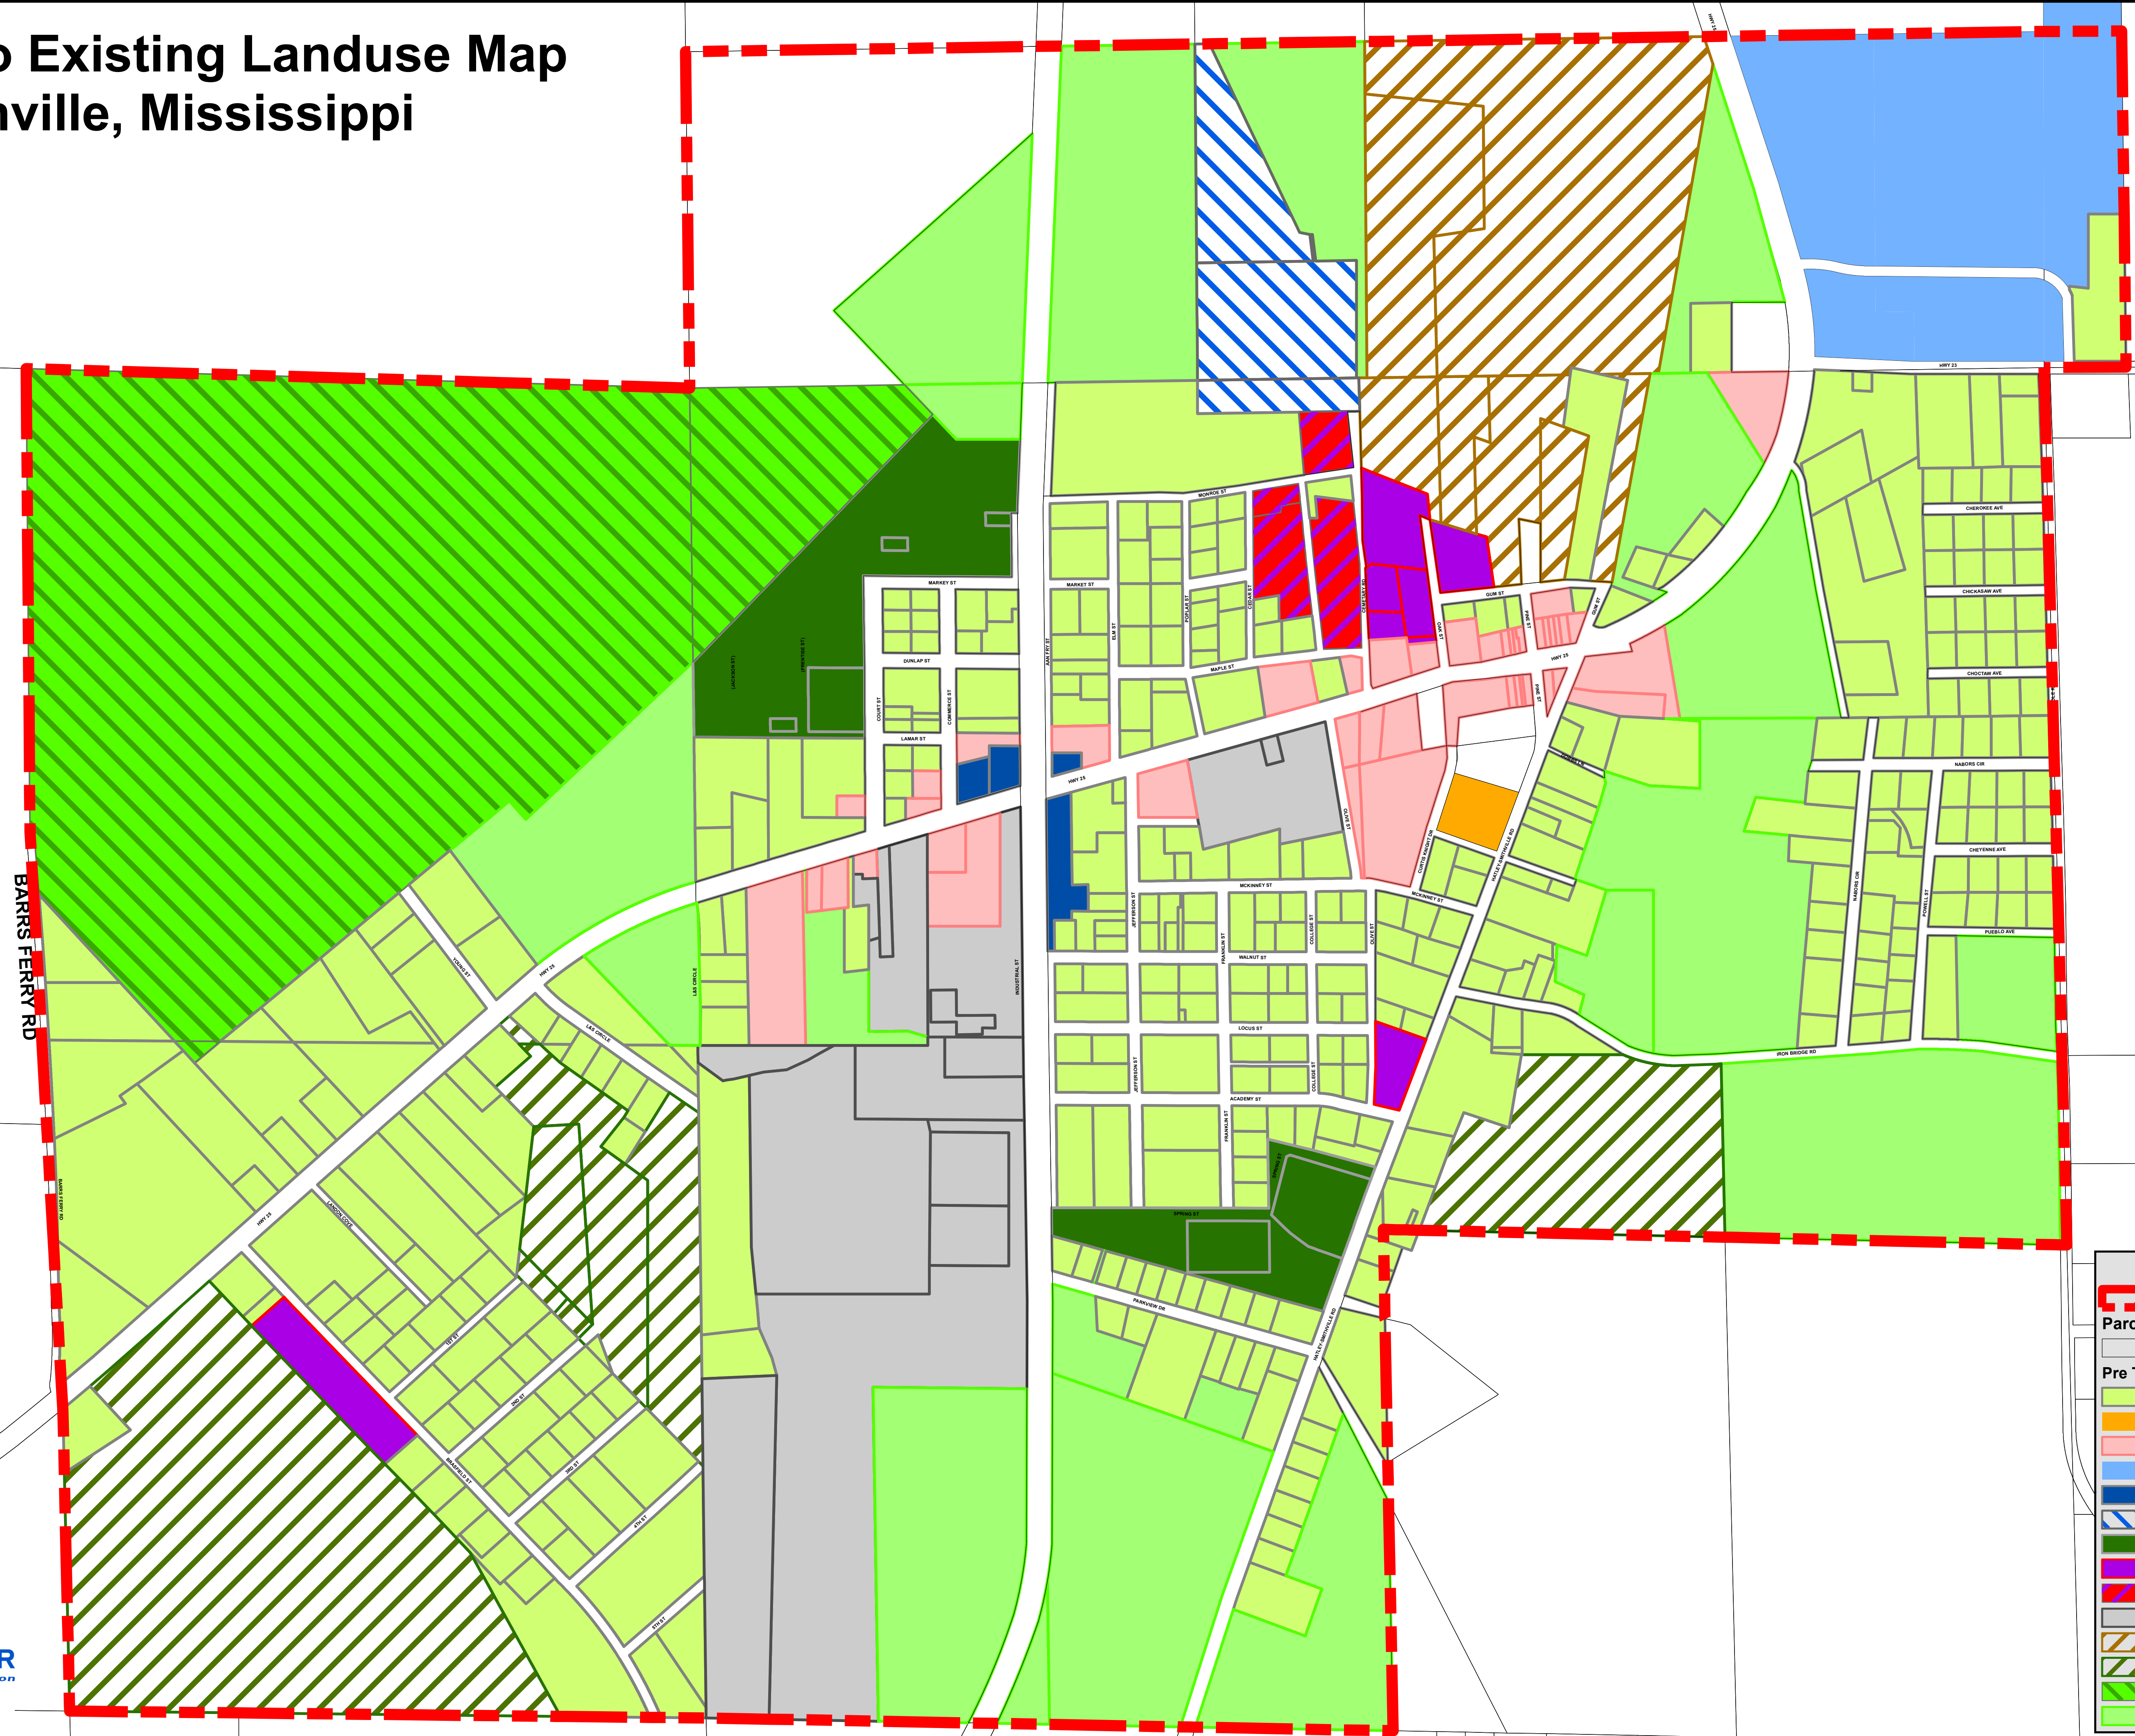

Pre Tornado Existing Landuse Map Smithville, Mississippi

Legend

- City Limits
- Parcel
- Pre Tornado Existing Landuse**
- Residential (Single - Family)
- Residential (Multiple - Family)
- Commercial/Office
- School
- Town of Smithville (Offices)
- Town of Smithville (Utility)
- Town of Smithville (Parks)
- Church
- Cemetery
- Manufacturing/Light Industrial
- Timber
- Agriculture
- Army Corp of Engineers
- Undeveloped/Uncommitted

NEEL-SCHAFFER
Solutions you can build upon

FOR PLANNING PURPOSES ONLY
AUGUST 15, 2012